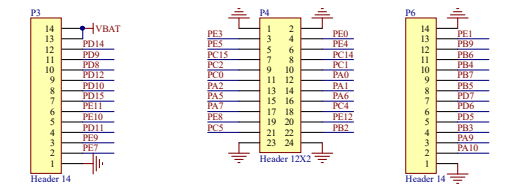

SCT2400

Audio

Peripheral Device

Power supply

Front end RF